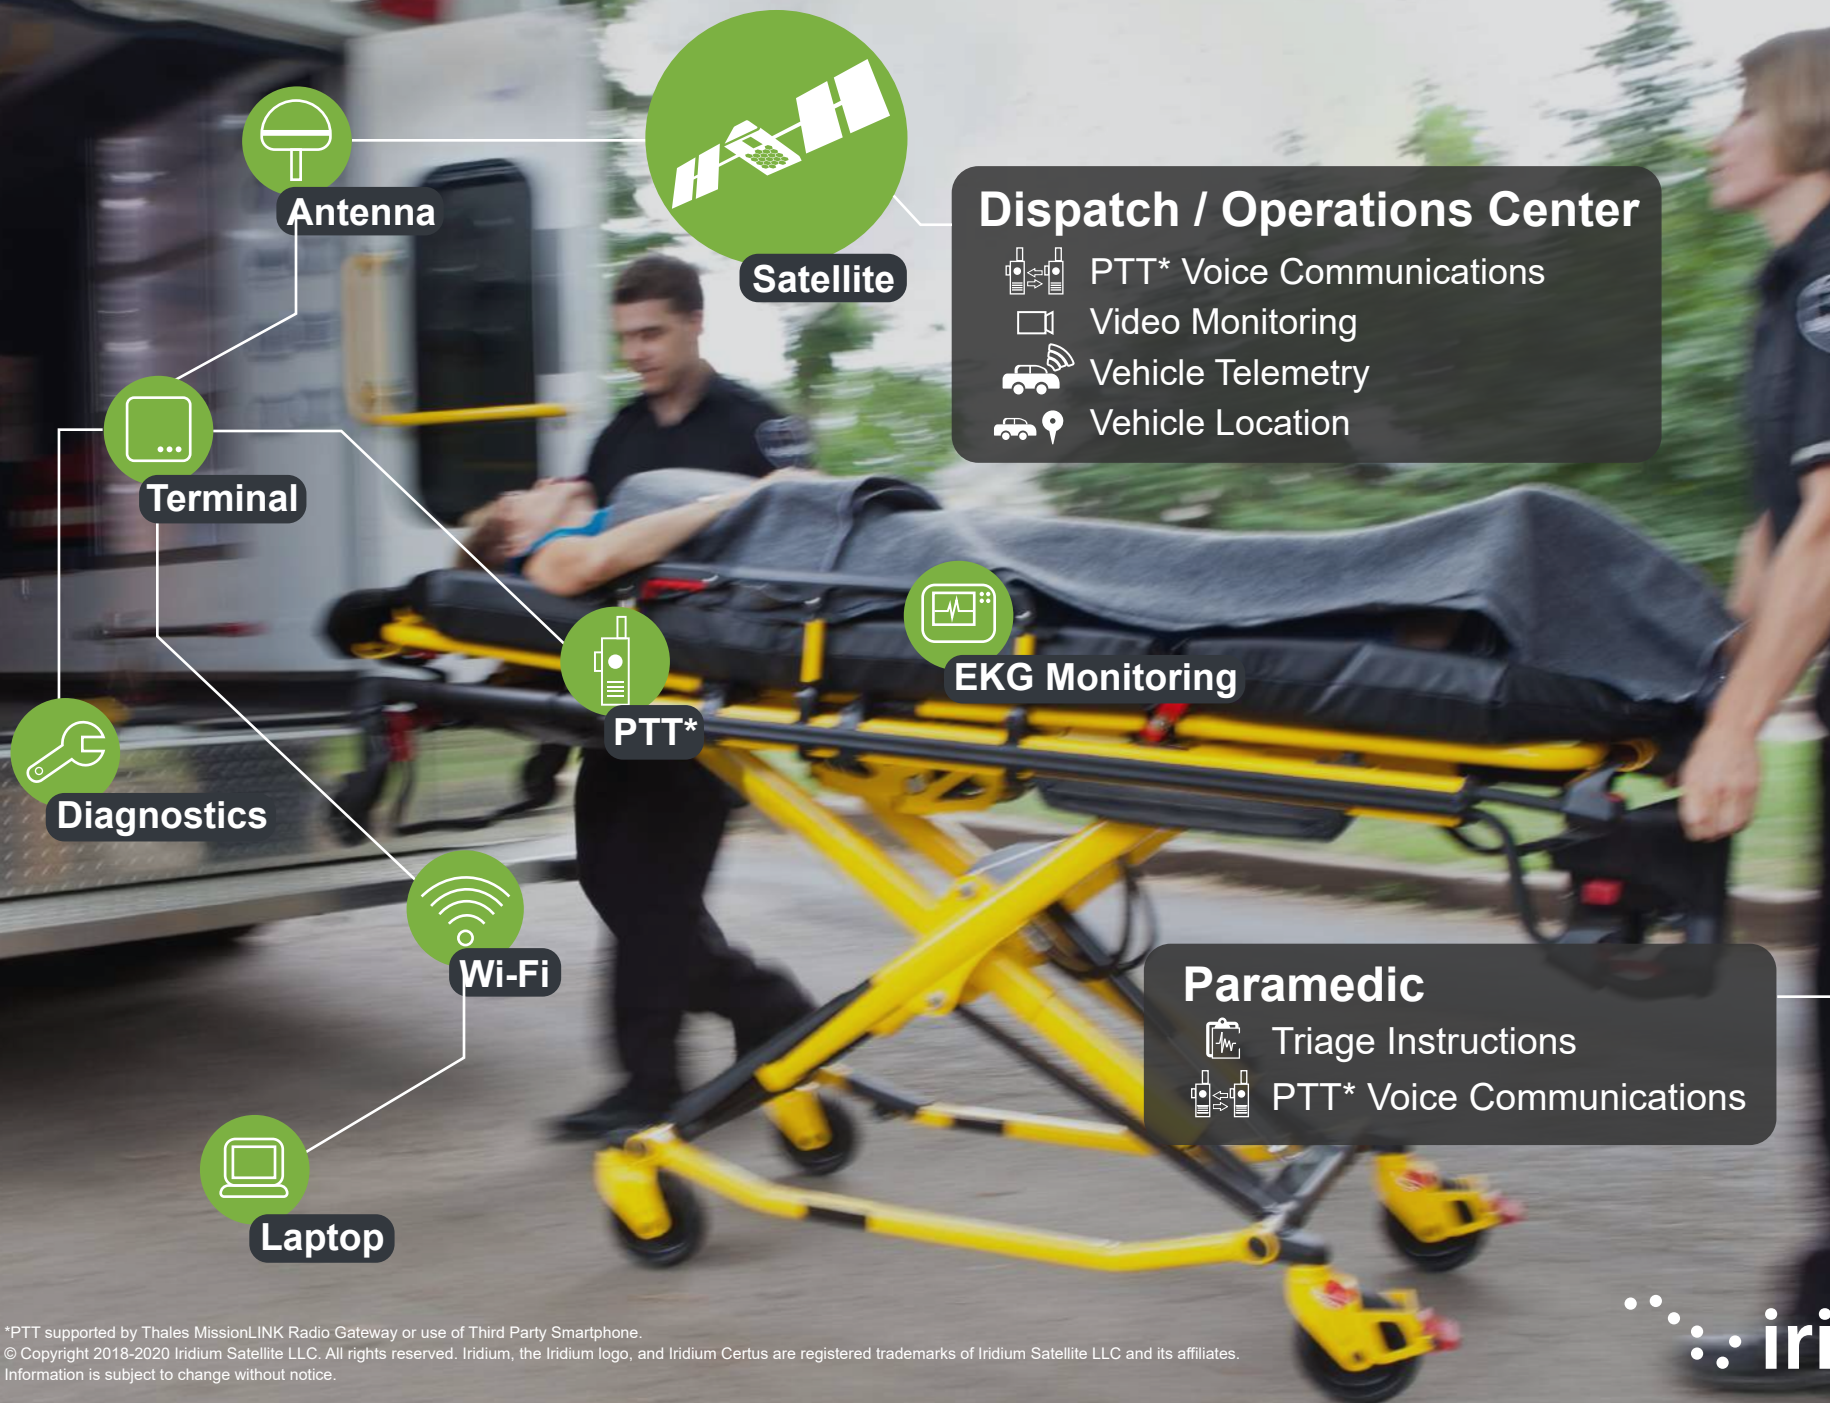

Iridium Certus[®] for First Responders

*PTT supported by Thales MissionLINK Radio Gateway or use of Third Party Smartphone.
© Copyright 2018-2020 Iridium Satellite LLC. All rights reserved. Iridium, the Iridium logo, and Iridium Certus are registered trademarks of Iridium Satellite LLC and its affiliates.
Information is subject to change without notice.